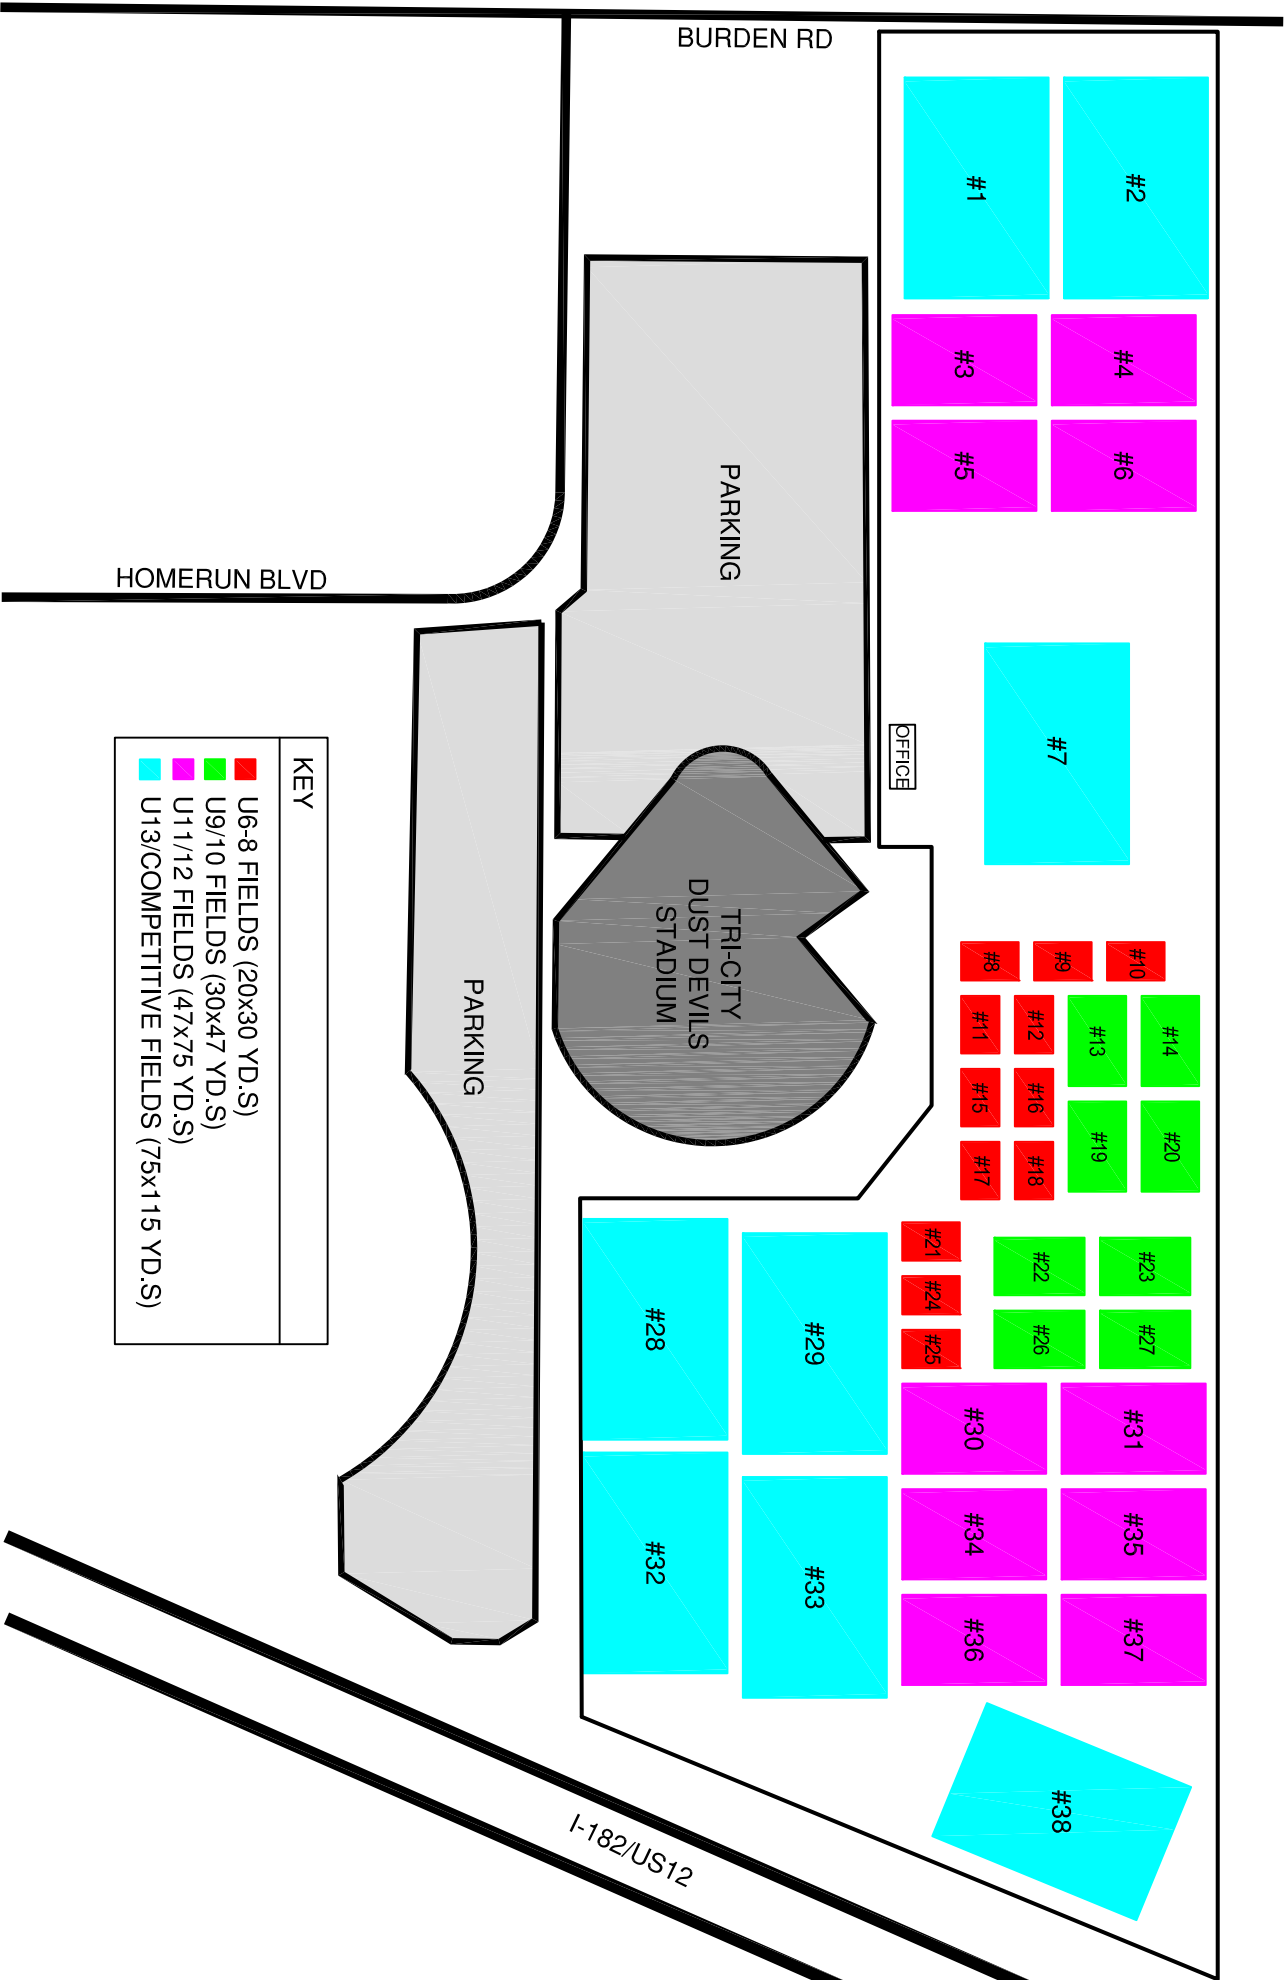

# TRI-CITIES YOUTH SOCCER

6160 BURDEN ROAD, PASCO, WA 99301  
2017-2018 FIELD MAP

KEY	
<span style="color: red;">■</span>	U6-8 FIELDS (20x30 YD.S)
<span style="color: green;">■</span>	U9/10 FIELDS (30x47 YD.S)
<span style="color: magenta;">■</span>	U11/12 FIELDS (47x75 YD.S)
<span style="color: cyan;">■</span>	U13/COMPETITIVE FIELDS (75x115 YD.S)