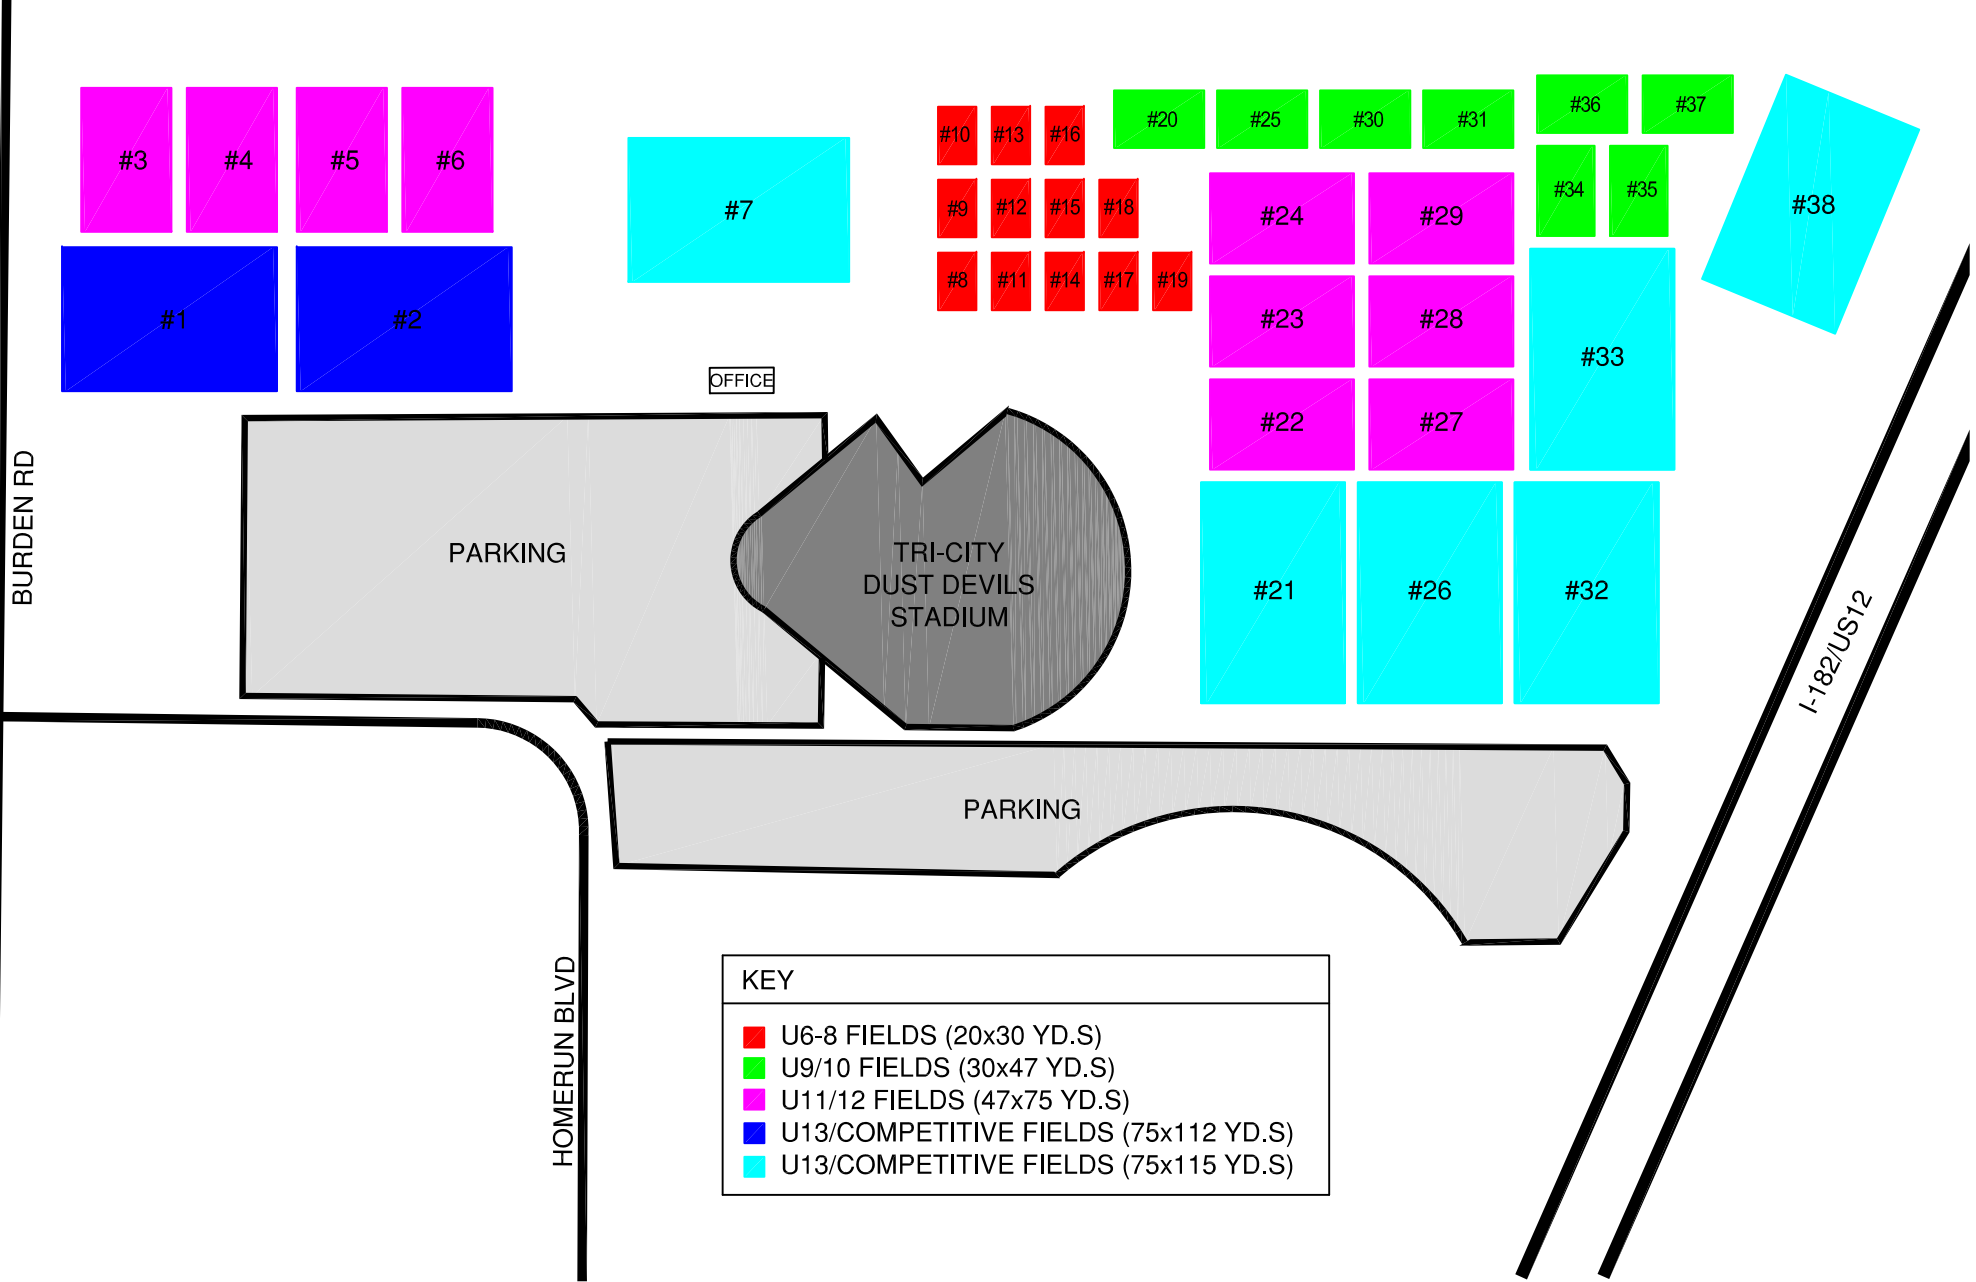

TRI-CITIES YOUTH SOCCER

6160 BURDEN ROAD, PASCO, WA 99301

2019-2020 FIELD MAP

OFFICE

PARKING

TRI-CITY
DUST DEVILS
STADIUM

PARKING

BURDEN RD

HOMERUN BLVD

I-182/US12

KEY	
■	U6-8 FIELDS (20x30 YD.S)
■	U9/10 FIELDS (30x47 YD.S)
■	U11/12 FIELDS (47x75 YD.S)
■	U13/COMPETITIVE FIELDS (75x112 YD.S)
■	U13/COMPETITIVE FIELDS (75x115 YD.S)