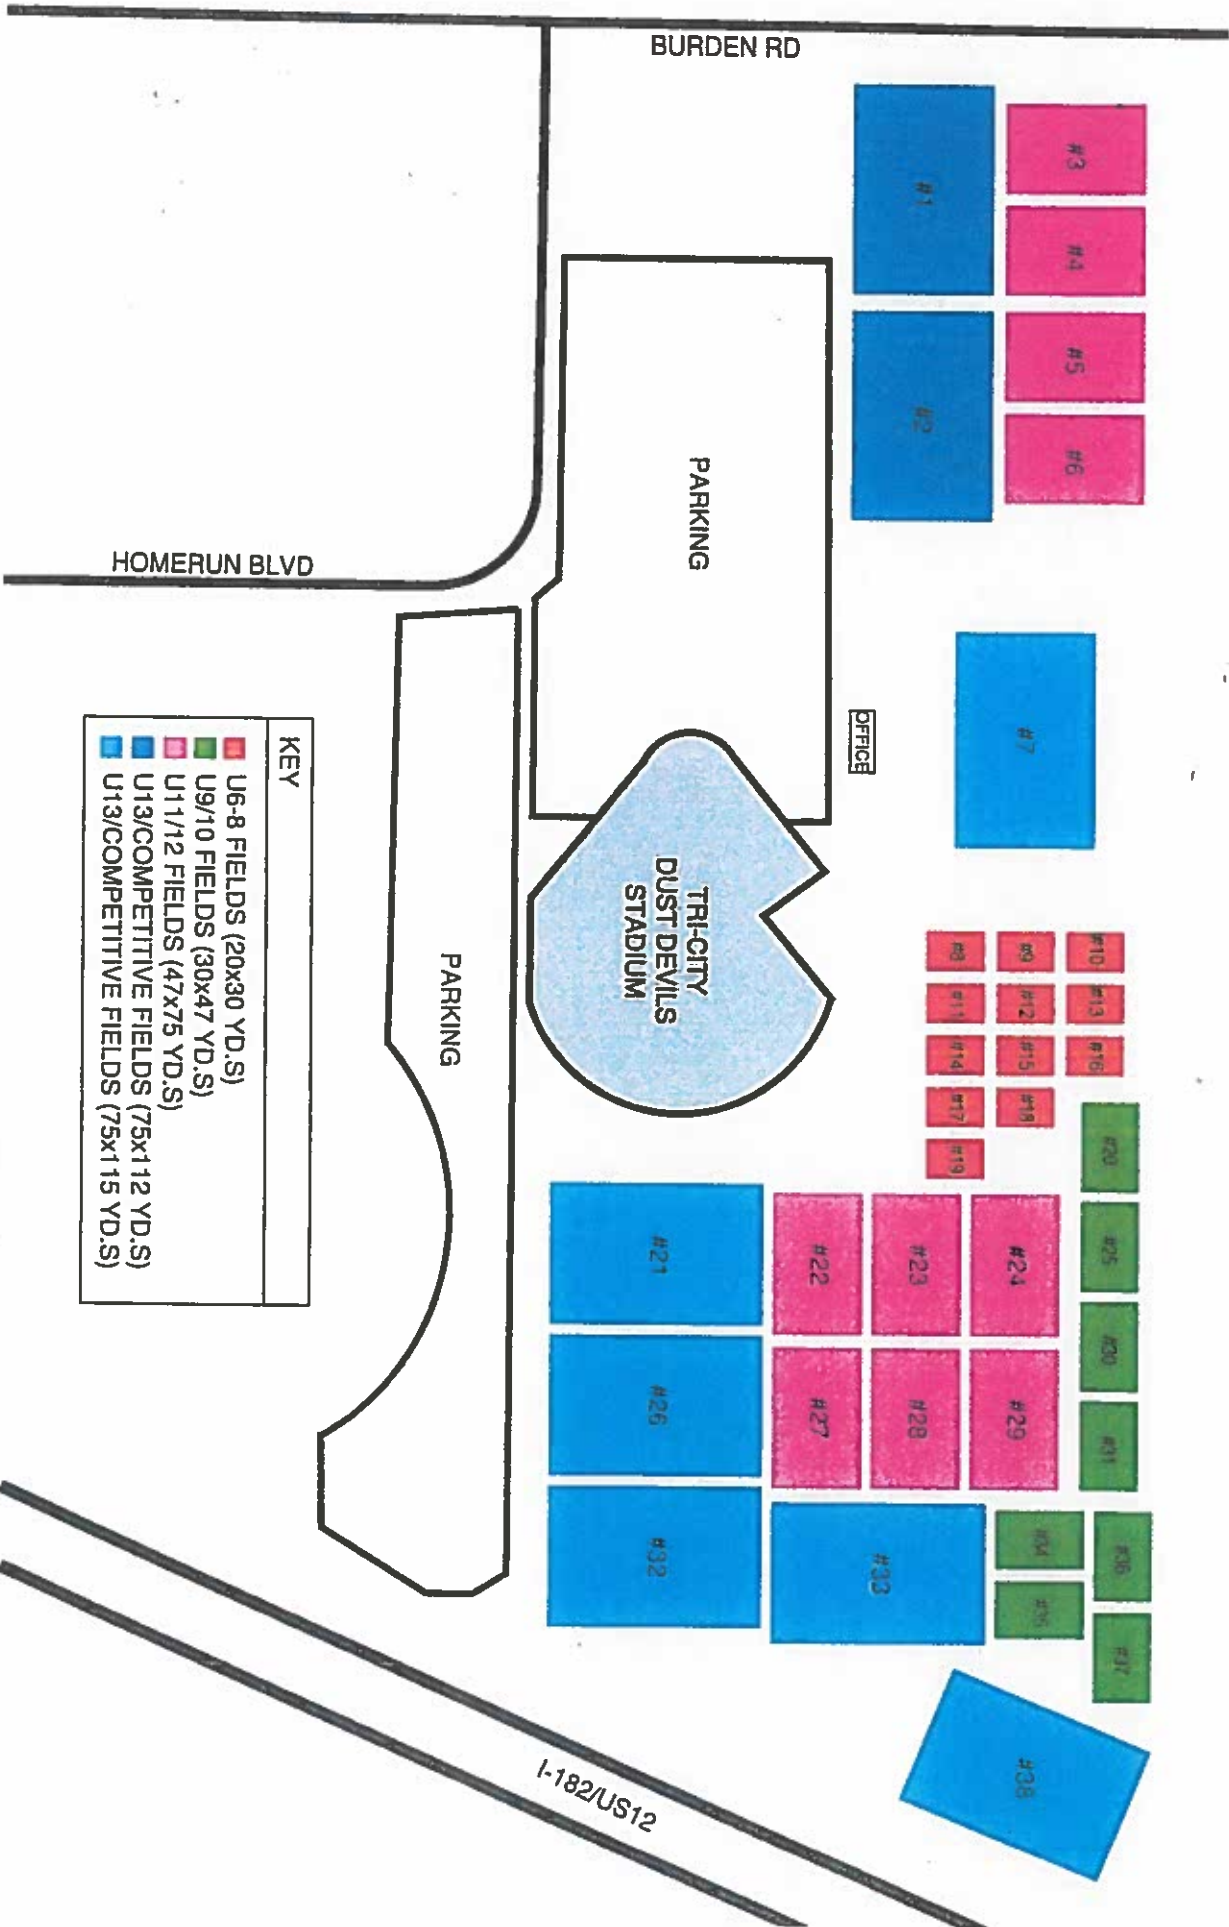

TRI-CITIES YOUTH SOCCER

6160 BURDEN ROAD, PASCO, WA 99301

2020-2021 FIELD MAP

KEY

- U6-8 FIELDS (20x30 YD.S)
- U9/10 FIELDS (30x47 YD.S)
- U11/12 FIELDS (47x75 YD.S)
- U13/COMPETITIVE FIELDS (75x112 YD.S)
- U19/COMPETITIVE FIELDS (75x115 YD.S)